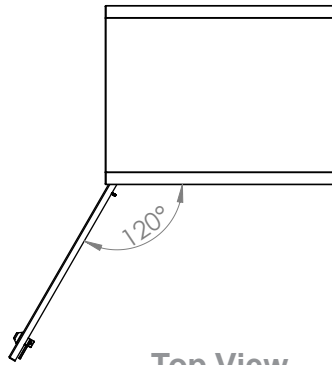

IP66 OUTDOOR

Technical data pages by Formrack

Outdoor 19" Field Type Cabinet
Cabinet Reference Rack: 7U 600x450

FORMRACK®

Front View

Side View

Front Detail View

Top View

Bottom View

Top Detail View

SINGLE LAYER

Product Number	Product Name	Dimensions (WxDxH) (mm)	U	H (mm)	h (mm)	Weight (kg)
FORM OUT-7U450Z	7U 450 IP66 OUTDOOR FIELD TYPE CABINET	600x450x586	7	586	361	27
FORM OUT-9U450Z	9U 450 IP66 OUTDOOR FIELD TYPE CABINET	600x450x675	9	675	450	29
FORM OUT-12U450Z	12U 450 IP66 OUTDOOR FIELD TYPE CABINET	600x450x808	12	808	583	32
FORM OUT-16U450Z	16U 450 IP66 OUTDOOR FIELD TYPE CABINET	600x450x986	16	986	761	36
FORM OUT-20U450Z	20U 450 IP66 OUTDOOR FIELD TYPE CABINET	600x450x1163	20	1163	939	40

DOUBLE LAYER

Product Number	Product Name	Dimensions (WxDxH) (mm)	U	H (mm)	h (mm)	Weight (kg)
FORM OUT-7U450ZW	7U 450 IP66 OUTDOOR FIELD TYPE CABINET	600x450x586	7	586	361	32
FORM OUT-9U450ZW	9U 450 IP66 OUTDOOR FIELD TYPE CABINET	600x450x675	9	675	450	35
FORM OUT-12U450ZW	12U 450 IP66 OUTDOOR FIELD TYPE CABINET	600x450x808	12	808	583	40
FORM OUT-16U450ZW	16U 450 IP66 OUTDOOR FIELD TYPE CABINET	600x450x986	16	986	761	46
FORM OUT-20U450ZW	20U 450 IP66 OUTDOOR FIELD TYPE CABINET	600x450x1163	20	1163	939	53