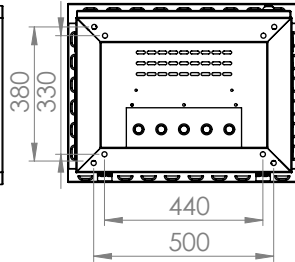

IP66 OUTDOOR

Technical data pages by Formrack

Outdoor 19" Field Type Cabinet
Cabinet Reference Rack: 7U 600x450

FORMRACK®

Front View

Side View

Front Detail View

Top View

Bottom View

Top Detail View

SINGLE LAYER

Product Number	Product Name	Dimensions (WxDxH) (mm)	U	H (mm)	h (mm)	Weight (kg)
FORM OUT-7U450Z	7U 450 IP66 OUTDOOR FIELD TYPE CABINET	600x450x586	7	586	361	27
FORM OUT-9U450Z	9U 450 IP66 OUTDOOR FIELD TYPE CABINET	600x450x675	9	675	450	29
FORM OUT-12U450Z	12U 450 IP66 OUTDOOR FIELD TYPE CABINET	600x450x808	12	808	583	32
FORM OUT-16U450Z	16U 450 IP66 OUTDOOR FIELD TYPE CABINET	600x450x986	16	986	761	36
FORM OUT-20U450Z	20U 450 IP66 OUTDOOR FIELD TYPE CABINET	600x450x1163	20	1163	939	40

DOUBLE LAYER

Product Number	Product Name	Dimensions (WxDxH) (mm)	U	H (mm)	h (mm)	Weight (kg)
FORM OUT-7U450ZW	7U 450 IP66 OUTDOOR FIELD TYPE CABINET	600x450x586	7	586	361	32
FORM OUT-9U450ZW	9U 450 IP66 OUTDOOR FIELD TYPE CABINET	600x450x675	9	675	450	35
FORM OUT-12U450ZW	12U 450 IP66 OUTDOOR FIELD TYPE CABINET	600x450x808	12	808	583	40
FORM OUT-16U450ZW	16U 450 IP66 OUTDOOR FIELD TYPE CABINET	600x450x986	16	986	761	46
FORM OUT-20U450ZW	20U 450 IP66 OUTDOOR FIELD TYPE CABINET	600x450x1163	20	1163	939	53