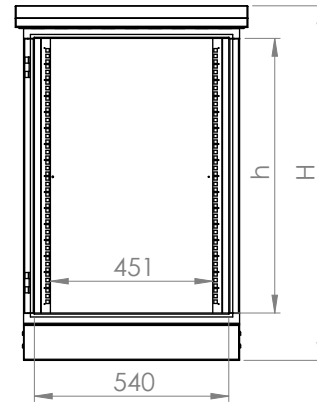

IP66 OUTDOOR

Technical data pages by Formrack

Outdoor 19" Field Type Cabinet
Cabinet Reference Rack: 7U 600x450

FORMRACK®

Front View

Side View

Front Detail View

Top View

Bottom View

Top Detail View

SINGLE LAYER

Product Number	Product Name	Dimensions (WxDxH) (mm)	U	H (mm)	h (mm)	Weight (kg)
FORM OUT-7U450Z	7U 450 IP66 OUTDOOR FIELD TYPE CABINET	600x450x586	7	586	361	27
FORM OUT-9U450Z	9U 450 IP66 OUTDOOR FIELD TYPE CABINET	600x450x675	9	675	450	29
FORM OUT-12U450Z	12U 450 IP66 OUTDOOR FIELD TYPE CABINET	600x450x808	12	808	583	32
FORM OUT-16U450Z	16U 450 IP66 OUTDOOR FIELD TYPE CABINET	600x450x986	16	986	761	36
FORM OUT-20U450Z	20U 450 IP66 OUTDOOR FIELD TYPE CABINET	600x450x1163	20	1163	939	40

DOUBLE LAYER

Product Number	Product Name	Dimensions (WxDxH) (mm)	U	H (mm)	h (mm)	Weight (kg)
FORM OUT-7U450ZW	7U 450 IP66 OUTDOOR FIELD TYPE CABINET	600x450x586	7	586	361	32
FORM OUT-9U450ZW	9U 450 IP66 OUTDOOR FIELD TYPE CABINET	600x450x675	9	675	450	35
FORM OUT-12U450ZW	12U 450 IP66 OUTDOOR FIELD TYPE CABINET	600x450x808	12	808	583	40
FORM OUT-16U450ZW	16U 450 IP66 OUTDOOR FIELD TYPE CABINET	600x450x986	16	986	761	46
FORM OUT-20U450ZW	20U 450 IP66 OUTDOOR FIELD TYPE CABINET	600x450x1163	20	1163	939	53